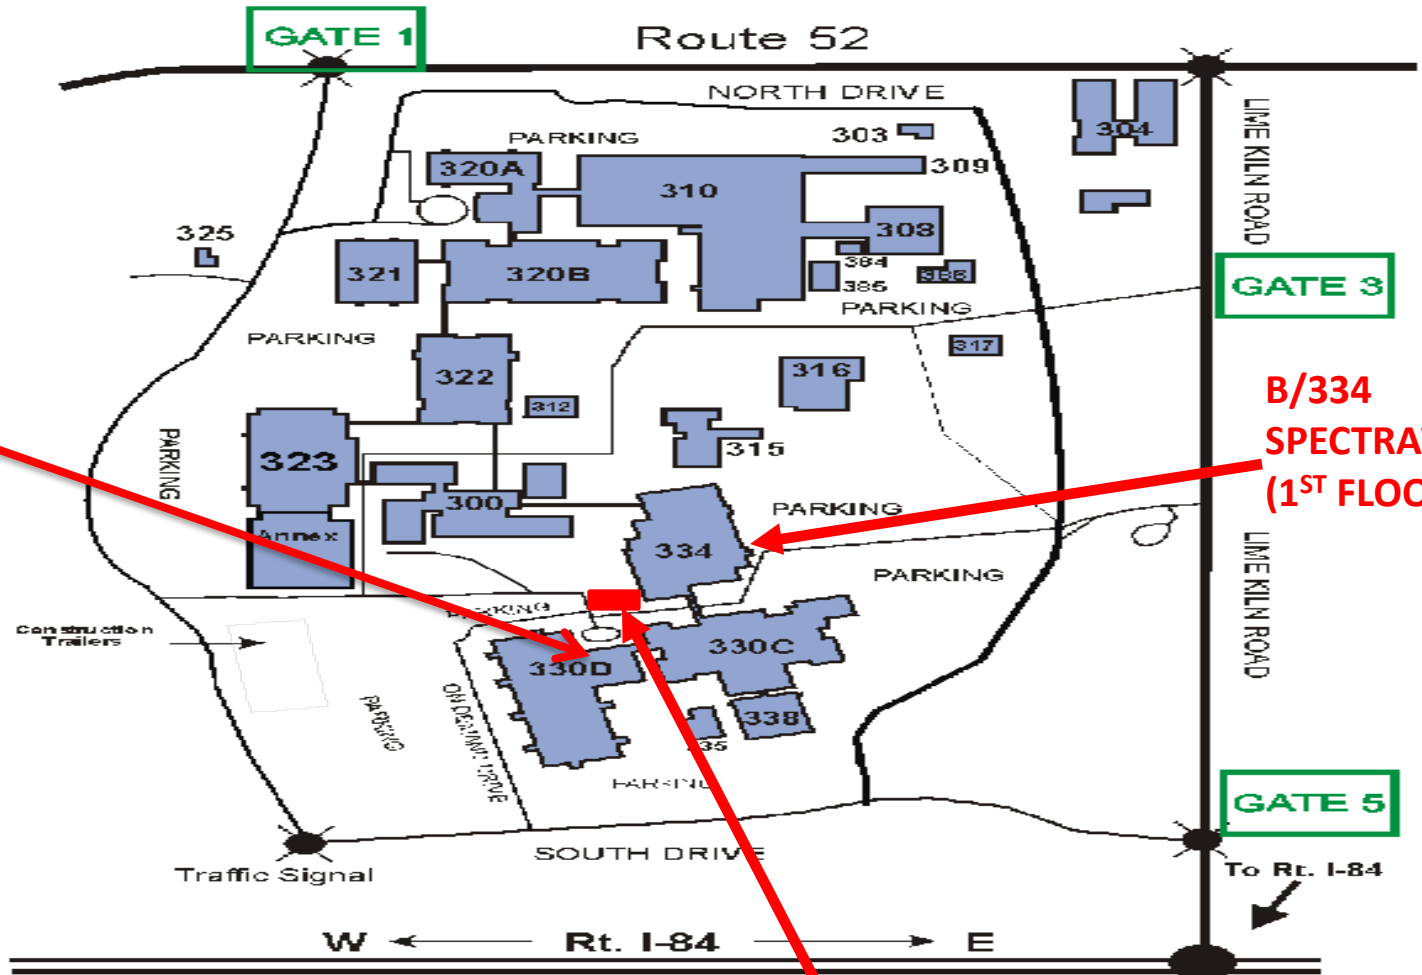

Hudson Valley Research Park

**B/330-D
MAIN
LOBBY
(BADGE-IN)**

**B/334
SPECTRAWATT
(1ST FLOOR)**

Parking for SpectraWatt Visitors

2070 Route 52
Hopewell Junction, NY 12533
Telephone: +1 845.440.2200